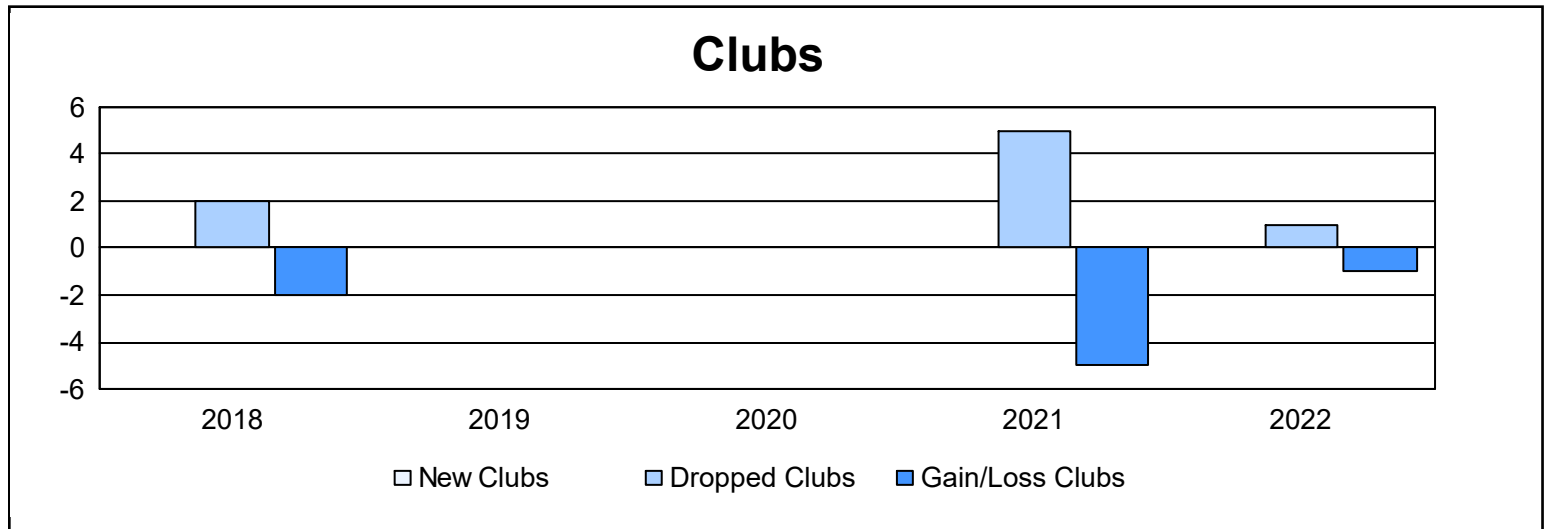

Year	New Clubs	Dropped Clubs	Gain/ Loss Clubs	New Members	Charter Members	Reinstate Members	Transfer Members	Total Member Added	Total Members Dropped	Gain/ Loss Members
2017-2018	0	2	-2	81	1	5	12	99	179	-80
2018-2019	0	0	0	83	1	3	3	90	139	-49
2019-2020	0	0	0	31	0	3	1	35	112	-77
2020-2021	0	5	-5	70	6	3	23	102	170	-68
2021-2022	0	1	-1	63	0	0	9	72	128	-56
<b>Average</b>	<b>0</b>	<b>2</b>	<b>-2</b>	<b>66</b>	<b>2</b>	<b>3</b>	<b>10</b>	<b>80</b>	<b>146</b>	<b>-66</b>

### Membership Composition June 2022 Cumulative