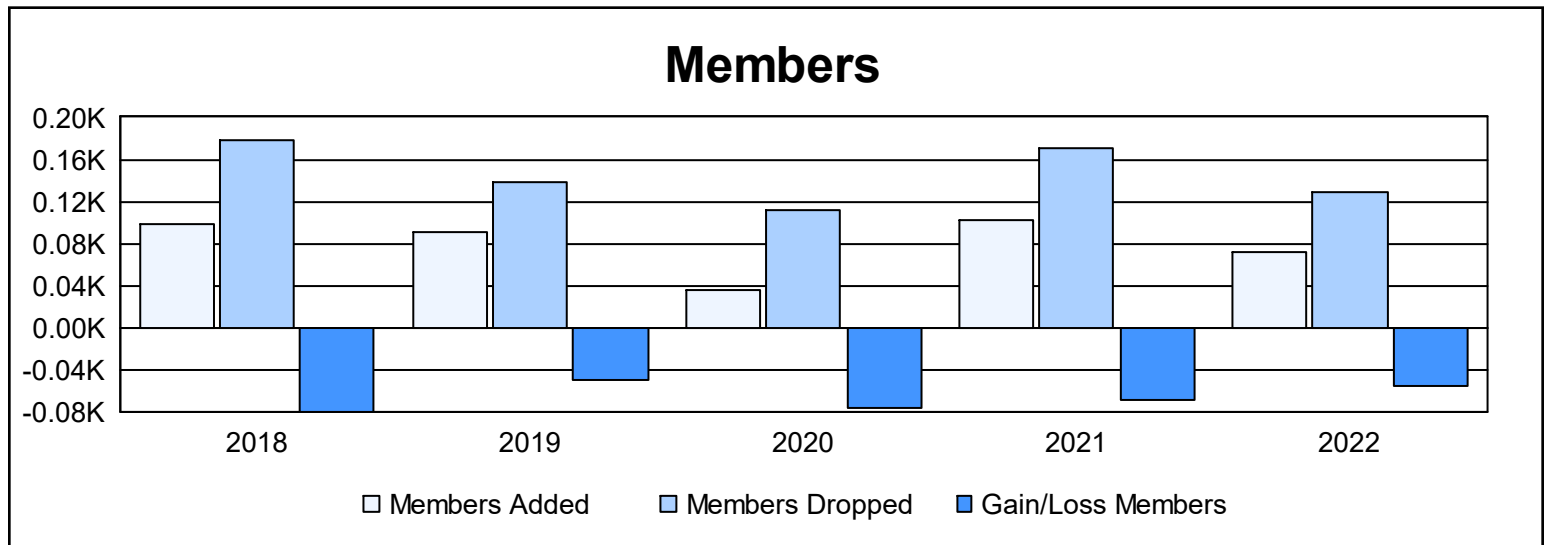

Year	New Clubs	Dropped Clubs	Gain/ Loss Clubs	New Members	Charter Members	Reinstate Members	Transfer Members	Total Member Added	Total Members Dropped	Gain/ Loss Members
2017-2018	0	2	-2	81	1	5	12	99	179	-80
2018-2019	0	0	0	83	1	3	3	90	139	-49
2019-2020	0	0	0	31	0	3	1	35	112	-77
2020-2021	0	5	-5	70	6	3	23	102	170	-68
2021-2022	0	1	-1	63	0	0	9	72	128	-56
<b>Average</b>	<b>0</b>	<b>2</b>	<b>-2</b>	<b>66</b>	<b>2</b>	<b>3</b>	<b>10</b>	<b>80</b>	<b>146</b>	<b>-66</b>

### Membership Composition June 2022 Cumulative